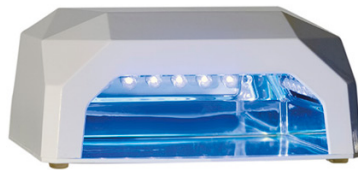

✉ bbazar@globelife.com
☎ +39 0331 1706328
🌐 www.globelife.com/dune90/